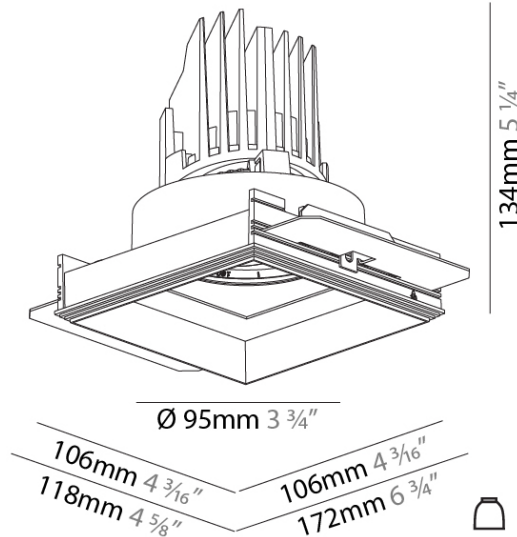

ELECTRICAL

Lamp Type: LED (Zhaga Standard)
Input Wattage (W): 15.5
Total Output Wattage (W): 14.5
Dimming: Tri-Mode (Non-Dimming and Phase Dimming (120Vac only) and 0-10V Dimming)
Driver Included: No
Driver Location: Recessed Housing
Driver Type: Constant Current - Universal
Driver Class: Class 2
Housing: See components
Input Voltage (V): 120 - 277
Constant Current (MA): 500

LED

Number of LEDs: 1
[Color Temperature (°K): 2700 / 3000 / 3500 / 4000](#)
Max. Delivered Lumen (lm): 940 / 980 / 1029 / 1050
Nominal Lumen (lm): 1386 / 1438 / 1511 / 1542
CRI: >90 CRI
Efficiency (%): 87.9 / 88.4 / 87.9
Lamp Life (hrs): 50000
Upon Request: RGB-W Tunable White Special Color Temperature Special LED

OPTICAL

[Reflector°: 20 / 40 / 60](#)
Adjustability: Rotational 355°; Tilt 30°
Upon Request: Special Beam Angles

Available for international specifications by adding "INT" at the end of the existing Model #. For assistance on 'custom' specifications, contact zteam@zaneen.com. In a constant effort to supply the best product, we reserve the right to change specifications or materials without notice. The most recent specification sheets are found at zaneen.com

IP rating: IP20